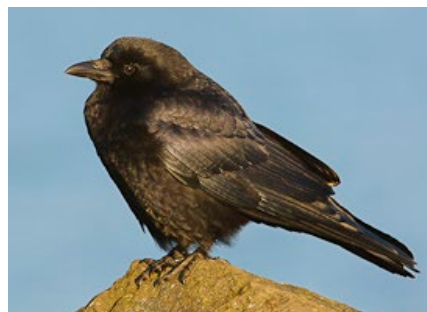

### Beluga Lake Airport Viewing Platform

A bird calling	A bird with mostly white feathers	A bird with webbed feet	Northern Crow	A bird with a short bill
A bird hunting for food in the grass	A goose	Yellow-legs	Sandhill Crane	A duck with its head in the water
A bird swimming in the lake	Fox Sparrow	FREE SPACE	A bird preening its feathers	A mostly brown bird
Common Raven	Green-winged teal	Trumpeter Swan	A shorebird walking by itself	A song bird (not a duck or shorebird)
Mallard	A bird with spots on its feathers	A bird hunting for food in the water	A bird with a really long bill	Two birds swimming together

# Beluga Lake Airport Viewing Platform Bird Identification

**Sandhill Crane**

**Green-winged Teal**

**Yellow Legs**

**Trumpeter Swan**

**Mallard**

**Common Raven**

**Fox Sparrow**