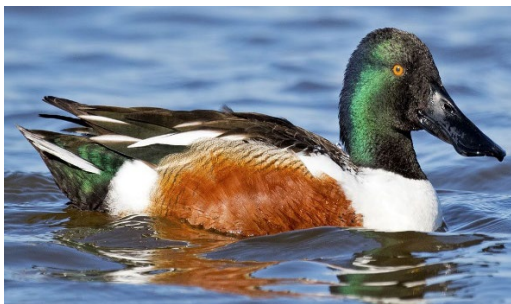

Bird Bingo Mud Bay

A shorebird with a really short bill	A duck with its head in the water	Bar-tailed Godwit	A bird drinking water	A black and white bird
A flock of birds flying together	A shorebird with a really long bill	A mostly brown bird	Northern Shoveler	A bird with black feathers
A shorebird running along the shoreline	Flying high in the sky - soaring	FREE SPACE	A bird cleaning its feathers	Western Sandpiper
A shorebird walking by itself	Dunlin	Semipalmated Plover	A flock of at least 5 birds	A bird sticking its beak in the mud
A bird calling	Black-bellied Plover	Bald Eagle	A bird swimming	Herring Gull

Mud Bay Bird Identification

Western Sandpiper

Dunlin

Northern Shoveler

Herring Gull

Black-bellied Plover

Semipalmated Plover

Bald Eagle